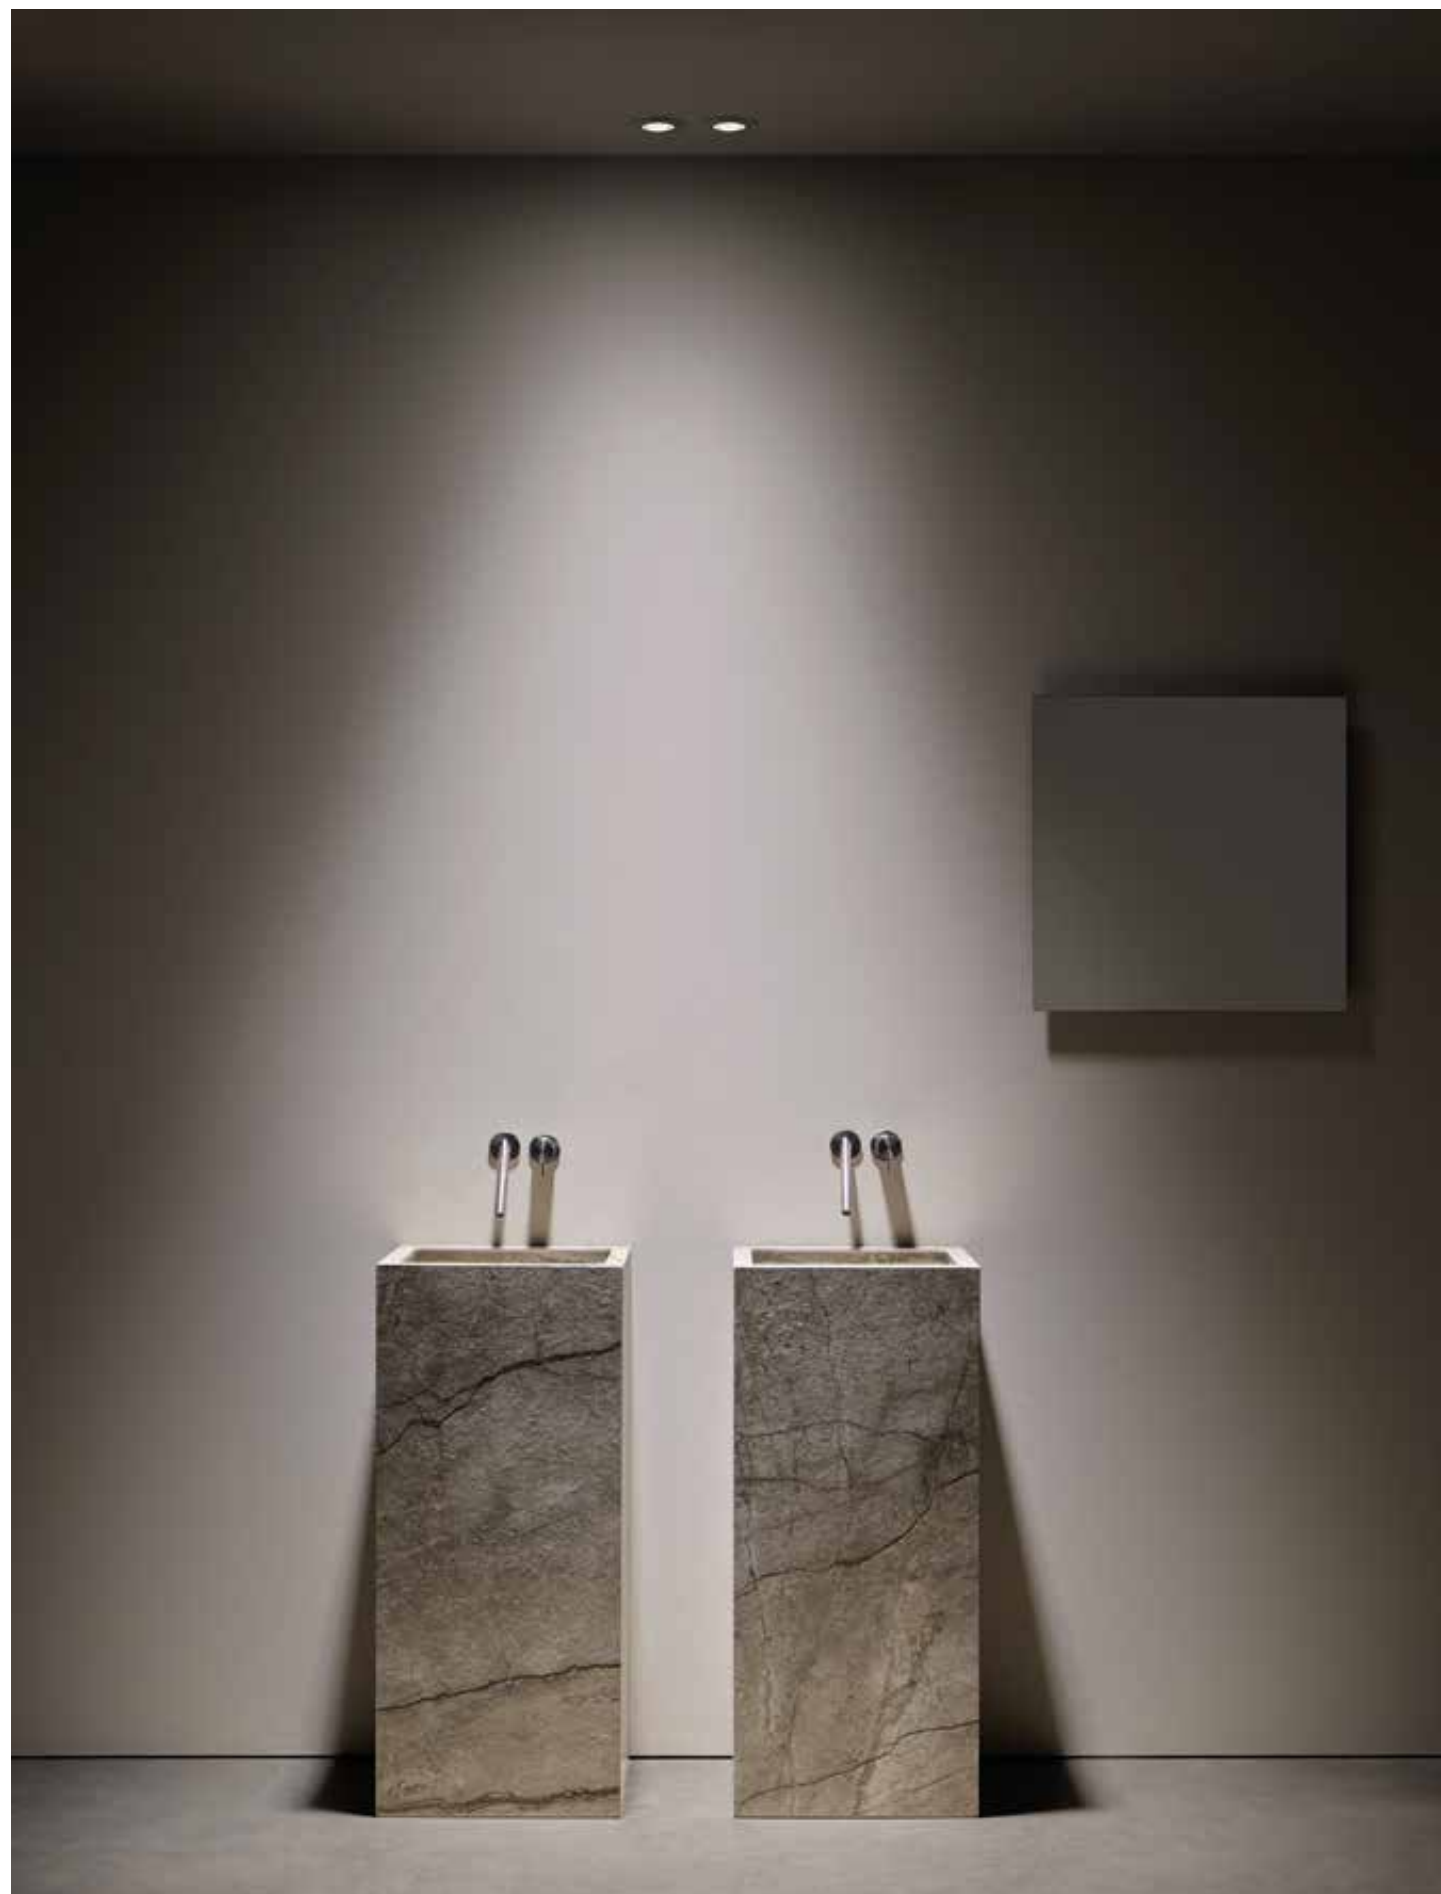

2x LAVABO ARES H90
GPC | Quartz
ESPEJO SQ
60 X 60 cm

2x VASQUE ARES H90
GPC | Quartz
MIROIR SQ
60 X 60 cm

2x WASHBASIN ARES H90
GPC | Quartz
MIRROR SQ
60 X 60 cm

2x LAVABO ARES H90
GPC | Quartz
SPECCHIO SQ
60 X 60 cm

2x WASHBECKEN ARES H90
GPC | Quartz
SPIEGEL SQ
60 X 60 cm